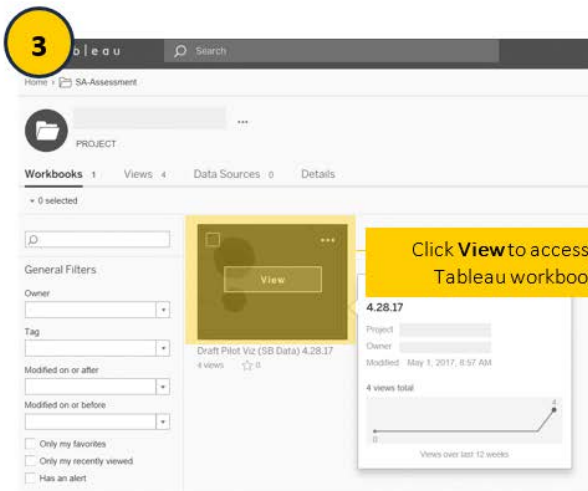

Accessing Tableau Server in 3 Simple Steps:

Sign in with your UC San Diego SSO username and password

Locate your organization's folder and click on the folder to view files

Click **View** to access the Tableau workbook