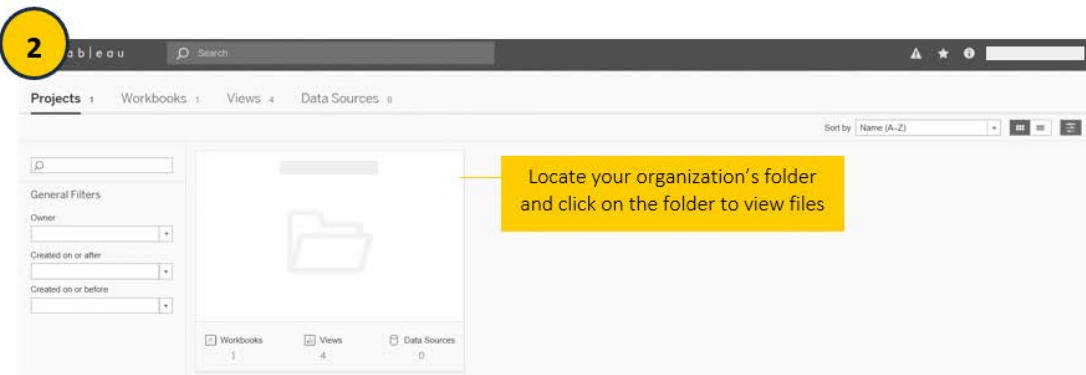

Accessing Tableau Server in 3 Simple Steps:

Sign in with your UC San Diego SSO username and password

Locate your organization's folder and click on the folder to view files

Click **View** to access the Tableau workbook